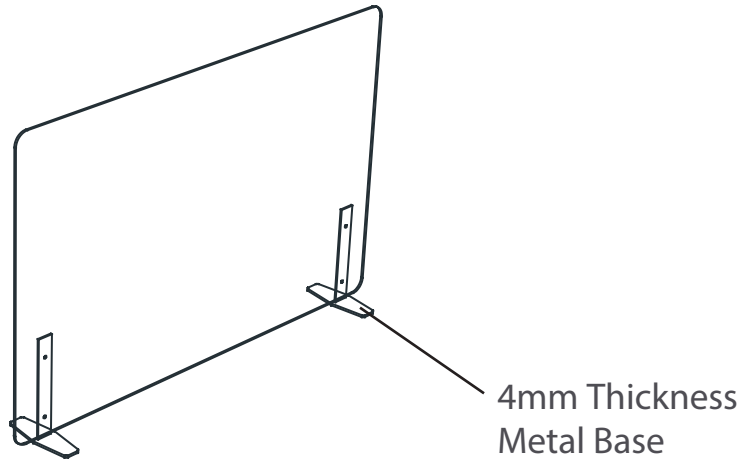

WORKTITUDE

TECHNICAL SPECIFICATIONS

Desk Screen (4-5mm Thickness Acrylic)