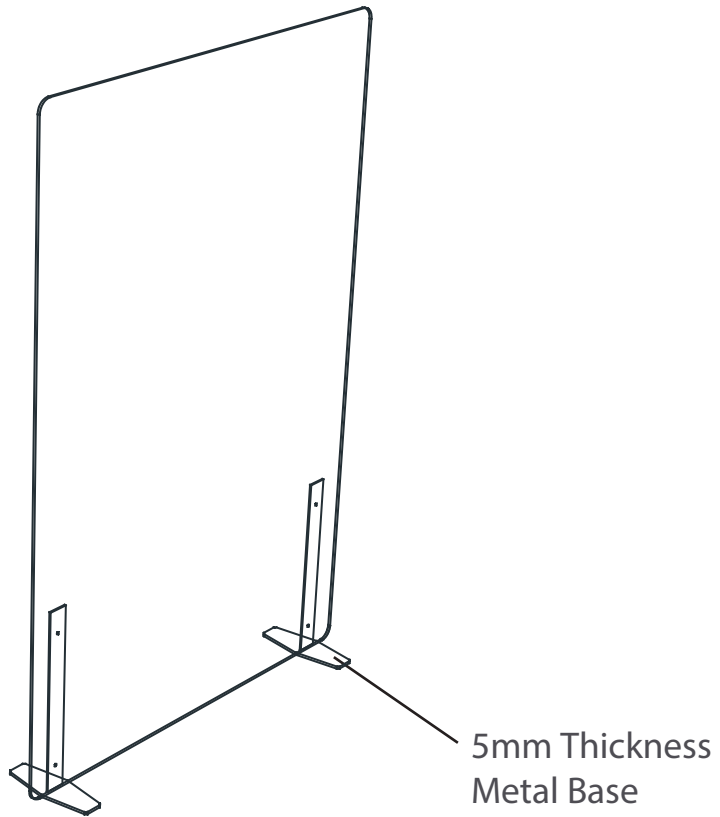

### Desk Screen (4-5mm Thickness Acrylic)

### Hanging Screen (4-5mm Thickness Acrylic)

\*Custom Size Can Be Make To Order

WORKTITUDE

TECHNICAL SPECIFICATIONS

Ground Screen (5-6mm Thickness Acrylic)

600 / 900 / 1050

1350 / 1500

\*Custom Size Can Be Make To Order