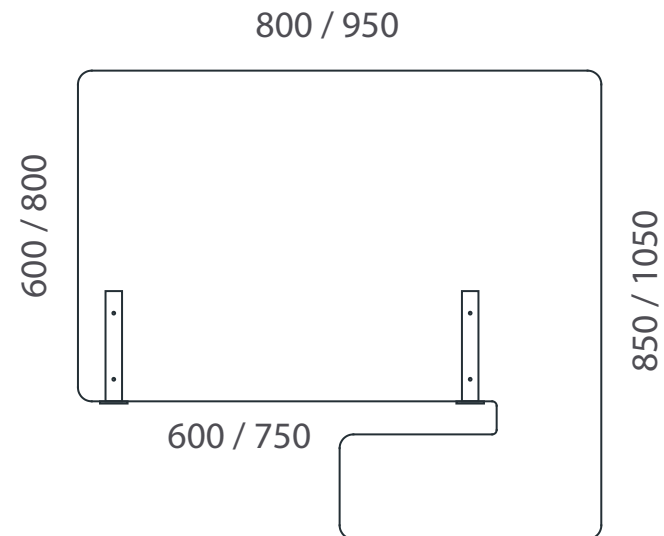

Hanging Screen

Desk Screen

Ground Screen

# WORKTITUDE

### Hanging Screen (4-5mm Thickness Acrylic)

\*Custom Size Can Be Make To Order

WORKTITUDE

TECHNICAL SPECIFICATIONS

Ground Screen (5-6mm Thickness Acrylic)

600 / 900 / 1050

1350 / 1500

\*Custom Size Can Be Make To Order